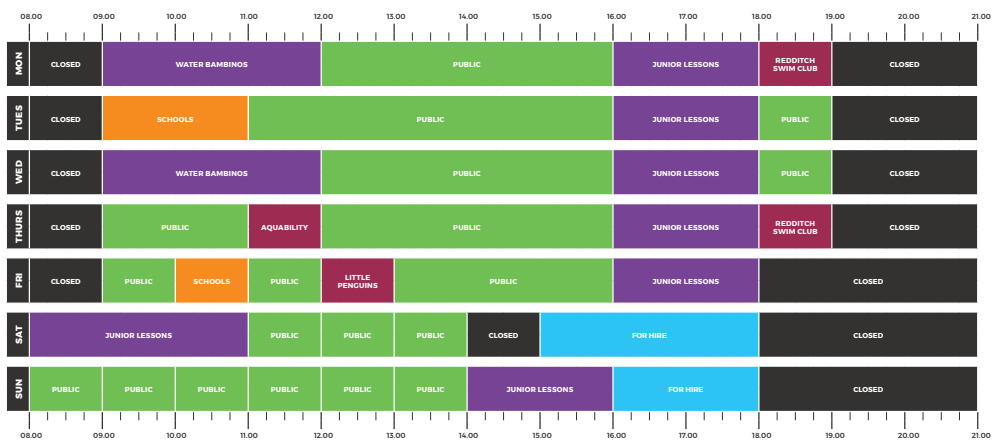

ABBEY STADIUM

POOL TIMETABLE

MAIN POOL

TERM TIME

*AquaFit and Ladies night 14+

LEARNER POOL

TERM TIME

At weekends hourly slots will be implemented in the learner pool