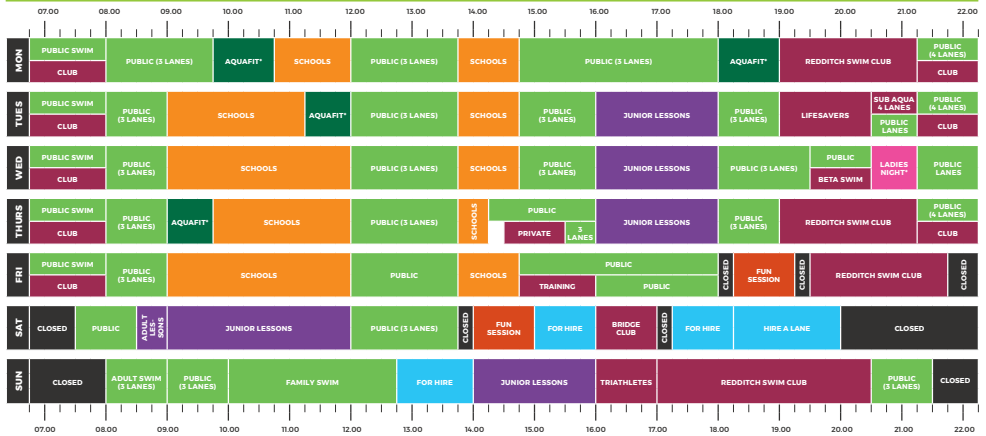

ABBEY STADIUM

POOL TIMETABLE

MAIN POOL

TERM TIME

*AquaFit and Ladies night 14+

LEARNER POOL

TERM TIME

At weekends hourly slots will be implemented in the learner pool

KEY	PUBLIC SWIMMING	LESSONS	CLOSED TO PUBLIC	FUN SESSION
	ADULT SWIM	FOR HIRE	AQUAFIT	LADIES NIGHT

Open: Mon - Fri 6.45am - 10pm. Sat 7.30am - 8pm. Sun 8.00am - 9.30pm.

01527 60206

f /AbbeyStadium @AbbeySSC @AbbeyStadium